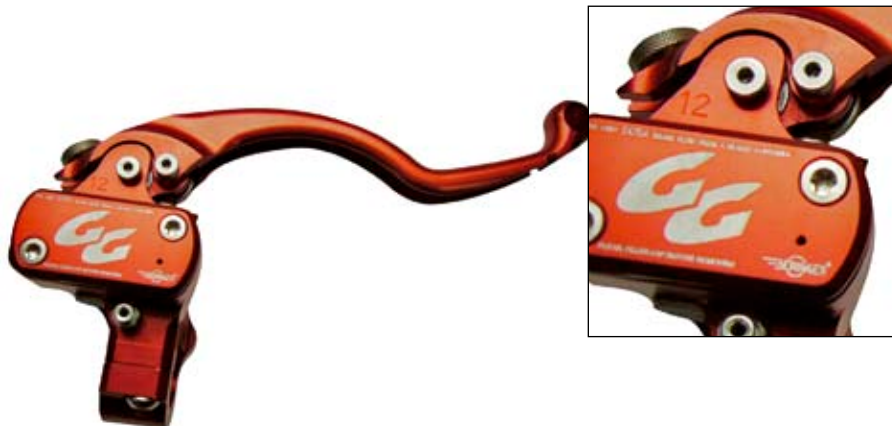

BE61000R2509

SM

Bomba freno delantero sm racing
SM racing from brake pump